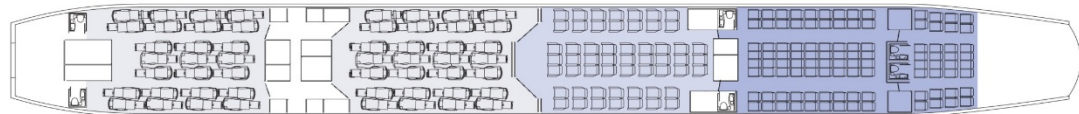

Washington/Baltimore – London schedule

British Airways offers daily wide-body service from Washington Dulles (IAD) to London Heathrow (LHR) and daily service from Baltimore-Washington (BWI) to London Heathrow (LHR).

Flight number	From / to	Frequency	Departure Time	Arrival Time	Aircraft type
BA216	IAD-LHR	Daily	1830	0625	Airbus 380
BA228	BWI-LHR	Daily	2200	1005	Boeing 787
BA292	IAD-LHR	Daily	2220	1020	Boeing 777
BA217	LHR-IAD	Daily	1115	1425	Airbus 380
BA229	LHR-BWI	Daily	1630	1920	Boeing 787
BA293	LHR-IAD	Daily	1700	2015	Boeing 777

 **BRITISH AIRWAYS** A380

Upper Deck Club World 53 seats World Traveller Plus 55 seats World Traveller 104 seats

Main Deck First 14 seats Club World 44 seats World Traveller 199 seats

Total Seats : 469

 **BRITISH AIRWAYS** Boeing 787 Dreamliner

Club World 35 seats World Traveller Plus 25 seats World Traveller 154 seats

Total Seats : 214