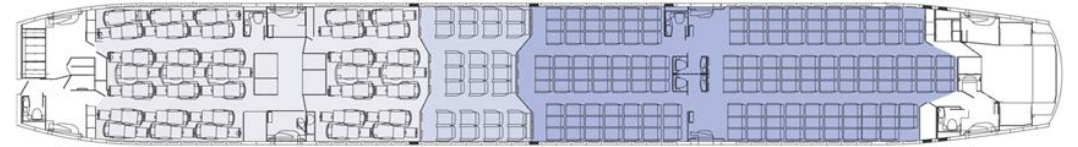

 **BRITISH AIRWAYS** A380

Upper Deck Club World 53 seats World Traveller Plus 55 seats World Traveller 104 seats

Main Deck First 14 seats Club World 44 seats World Traveller 199 seats

Total Seats : 469

 **BRITISH AIRWAYS** Boeing 787 Dreamliner

Club World 35 seats World Traveller Plus 25 seats World Traveller 154 seats

Total Seats : 214